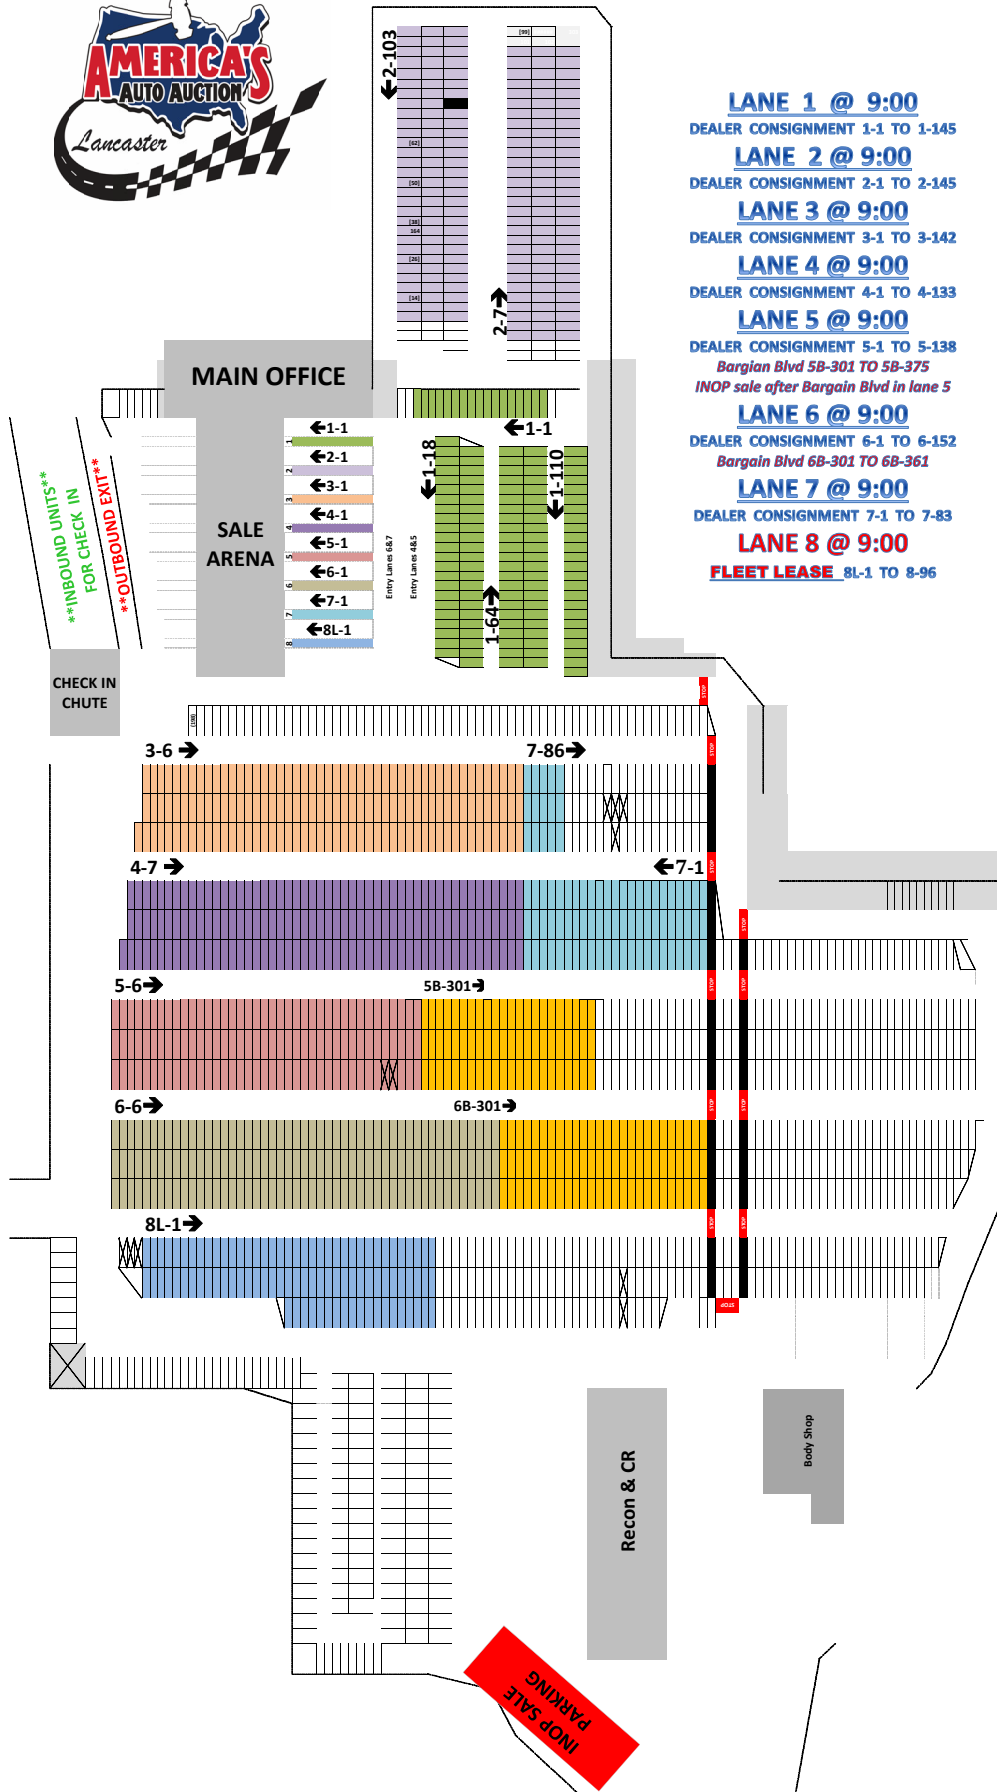

Wednesday Nov. 14th

- LANE 1 @ 9:00**
DEALER CONSIGNMENT 1-1 TO 1-145
- LANE 2 @ 9:00**
DEALER CONSIGNMENT 2-1 TO 2-145
- LANE 3 @ 9:00**
DEALER CONSIGNMENT 3-1 TO 3-142
- LANE 4 @ 9:00**
DEALER CONSIGNMENT 4-1 TO 4-133
- LANE 5 @ 9:00**
DEALER CONSIGNMENT 5-1 TO 5-138
Bargain Blvd 5B-301 TO 5B-375
INOP sale after Bargain Blvd in lane 5
- LANE 6 @ 9:00**
DEALER CONSIGNMENT 6-1 TO 6-152
Bargain Blvd 6B-301 TO 6B-361
- LANE 7 @ 9:00**
DEALER CONSIGNMENT 7-1 TO 7-83
- LANE 8 @ 9:00**
FLEET LEASE 8L-1 TO 8-96